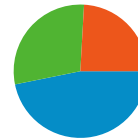

All traffic sources sent a total of 18,921 visits

-  24.11% Direct Traffic
-  46.83% Referring Sites
-  29.06% Search Engines

- **Referring Sites**  
8,860.00 (46.83%)
- **Search Engines**  
5,499.00 (29.06%)
- **Direct Traffic**  
4,562.00 (24.11%)